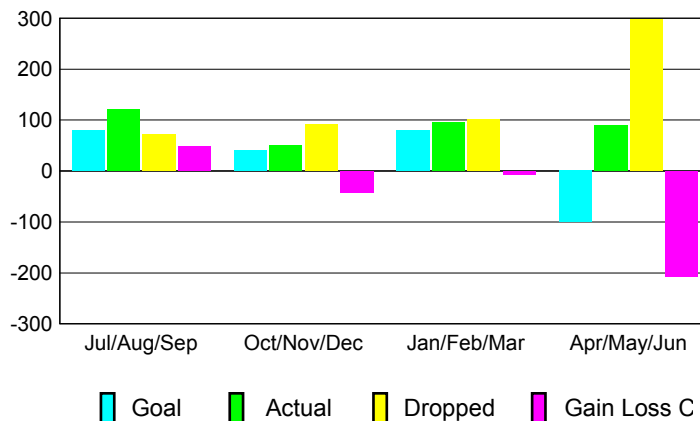

GMT: **Junichi Takata**

Location: **JAPAN**

GMT CA: **5**

CLUBS

Month	New Club Goal	Actual New Clubs	Actual Dropped Clubs	Gain/Loss of Clubs
2012-2013				
Jul/Aug/Sep	0	0	0	0
Oct/Nov/Dec	0	0	0	0
Jan/Feb/Mar	0	0	0	0
Apr/May/June	0	0	2	-2
Totals	0	0	2	-2

Club Results 2012-2013

Goal, New, Dropped, Gain/Loss

MEMBERSHIP

Month	Net Memb Goal	Actual New Memb	Actual Dropped Memb	Gain/Loss of Memb
2012-2013				
Jul/Aug/Sep	80	120	71	49
Oct/Nov/Dec	40	50	92	-42
Jan/Feb/Mar	80	95	101	-6
Apr/May/June	-100	90	298	-208
Totals	100	355	562	-207

Membership Results 2012-2013

Goal, New, Dropped, Gain/Loss

YTD Status Quo Clubs 2012-2013

Status Quo Clubs Compared to Status Quo Members

Gender Comparison 2012-2013

Club Gain/Loss 2012-2013

Membership Gain/Loss 2012-2013